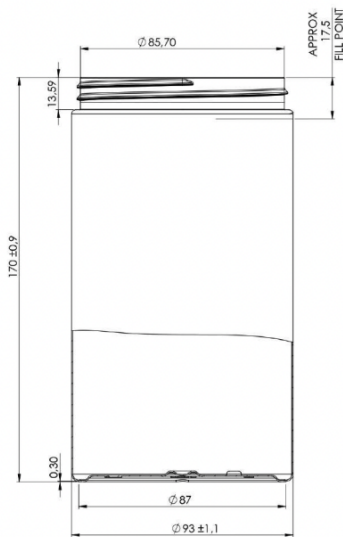

1000ml Jar

General info

Item no. (SKU):	LS1161636106
Family / Range:	Straight Cylindrical Jars
Capacity:	1000ml
Neck:	89/400
Shape:	Round
Material:	PET
Weight:	41
Colour:	All colours available
Suggested label size:	
Country of origin:	Lithuania

Packaging info

Packed in boxes

Box dimensions (mm):	594 x 394 x 448
Quantity per box (pcs):	
Boxes per pallet (pcs):	20
Quantity per pallet (pcs):	
Net weight (kg):	
Gross weight (kg):	
Pallet height (mm):	2400

Packed in PE bags on trays (Half pallet)

Tray dimensions (mm):	1200 x 800 x 50
Quantity per tray (pcs):	112
Quantity per PE bag (pcs):	56
PE bags per tray (pcs):	2
Trays per pallet (pcs):	6
Quantity per pallet (pcs):	672
Net weight (kg):	28
Gross weight (kg):	41
Pallet height (mm):	1200